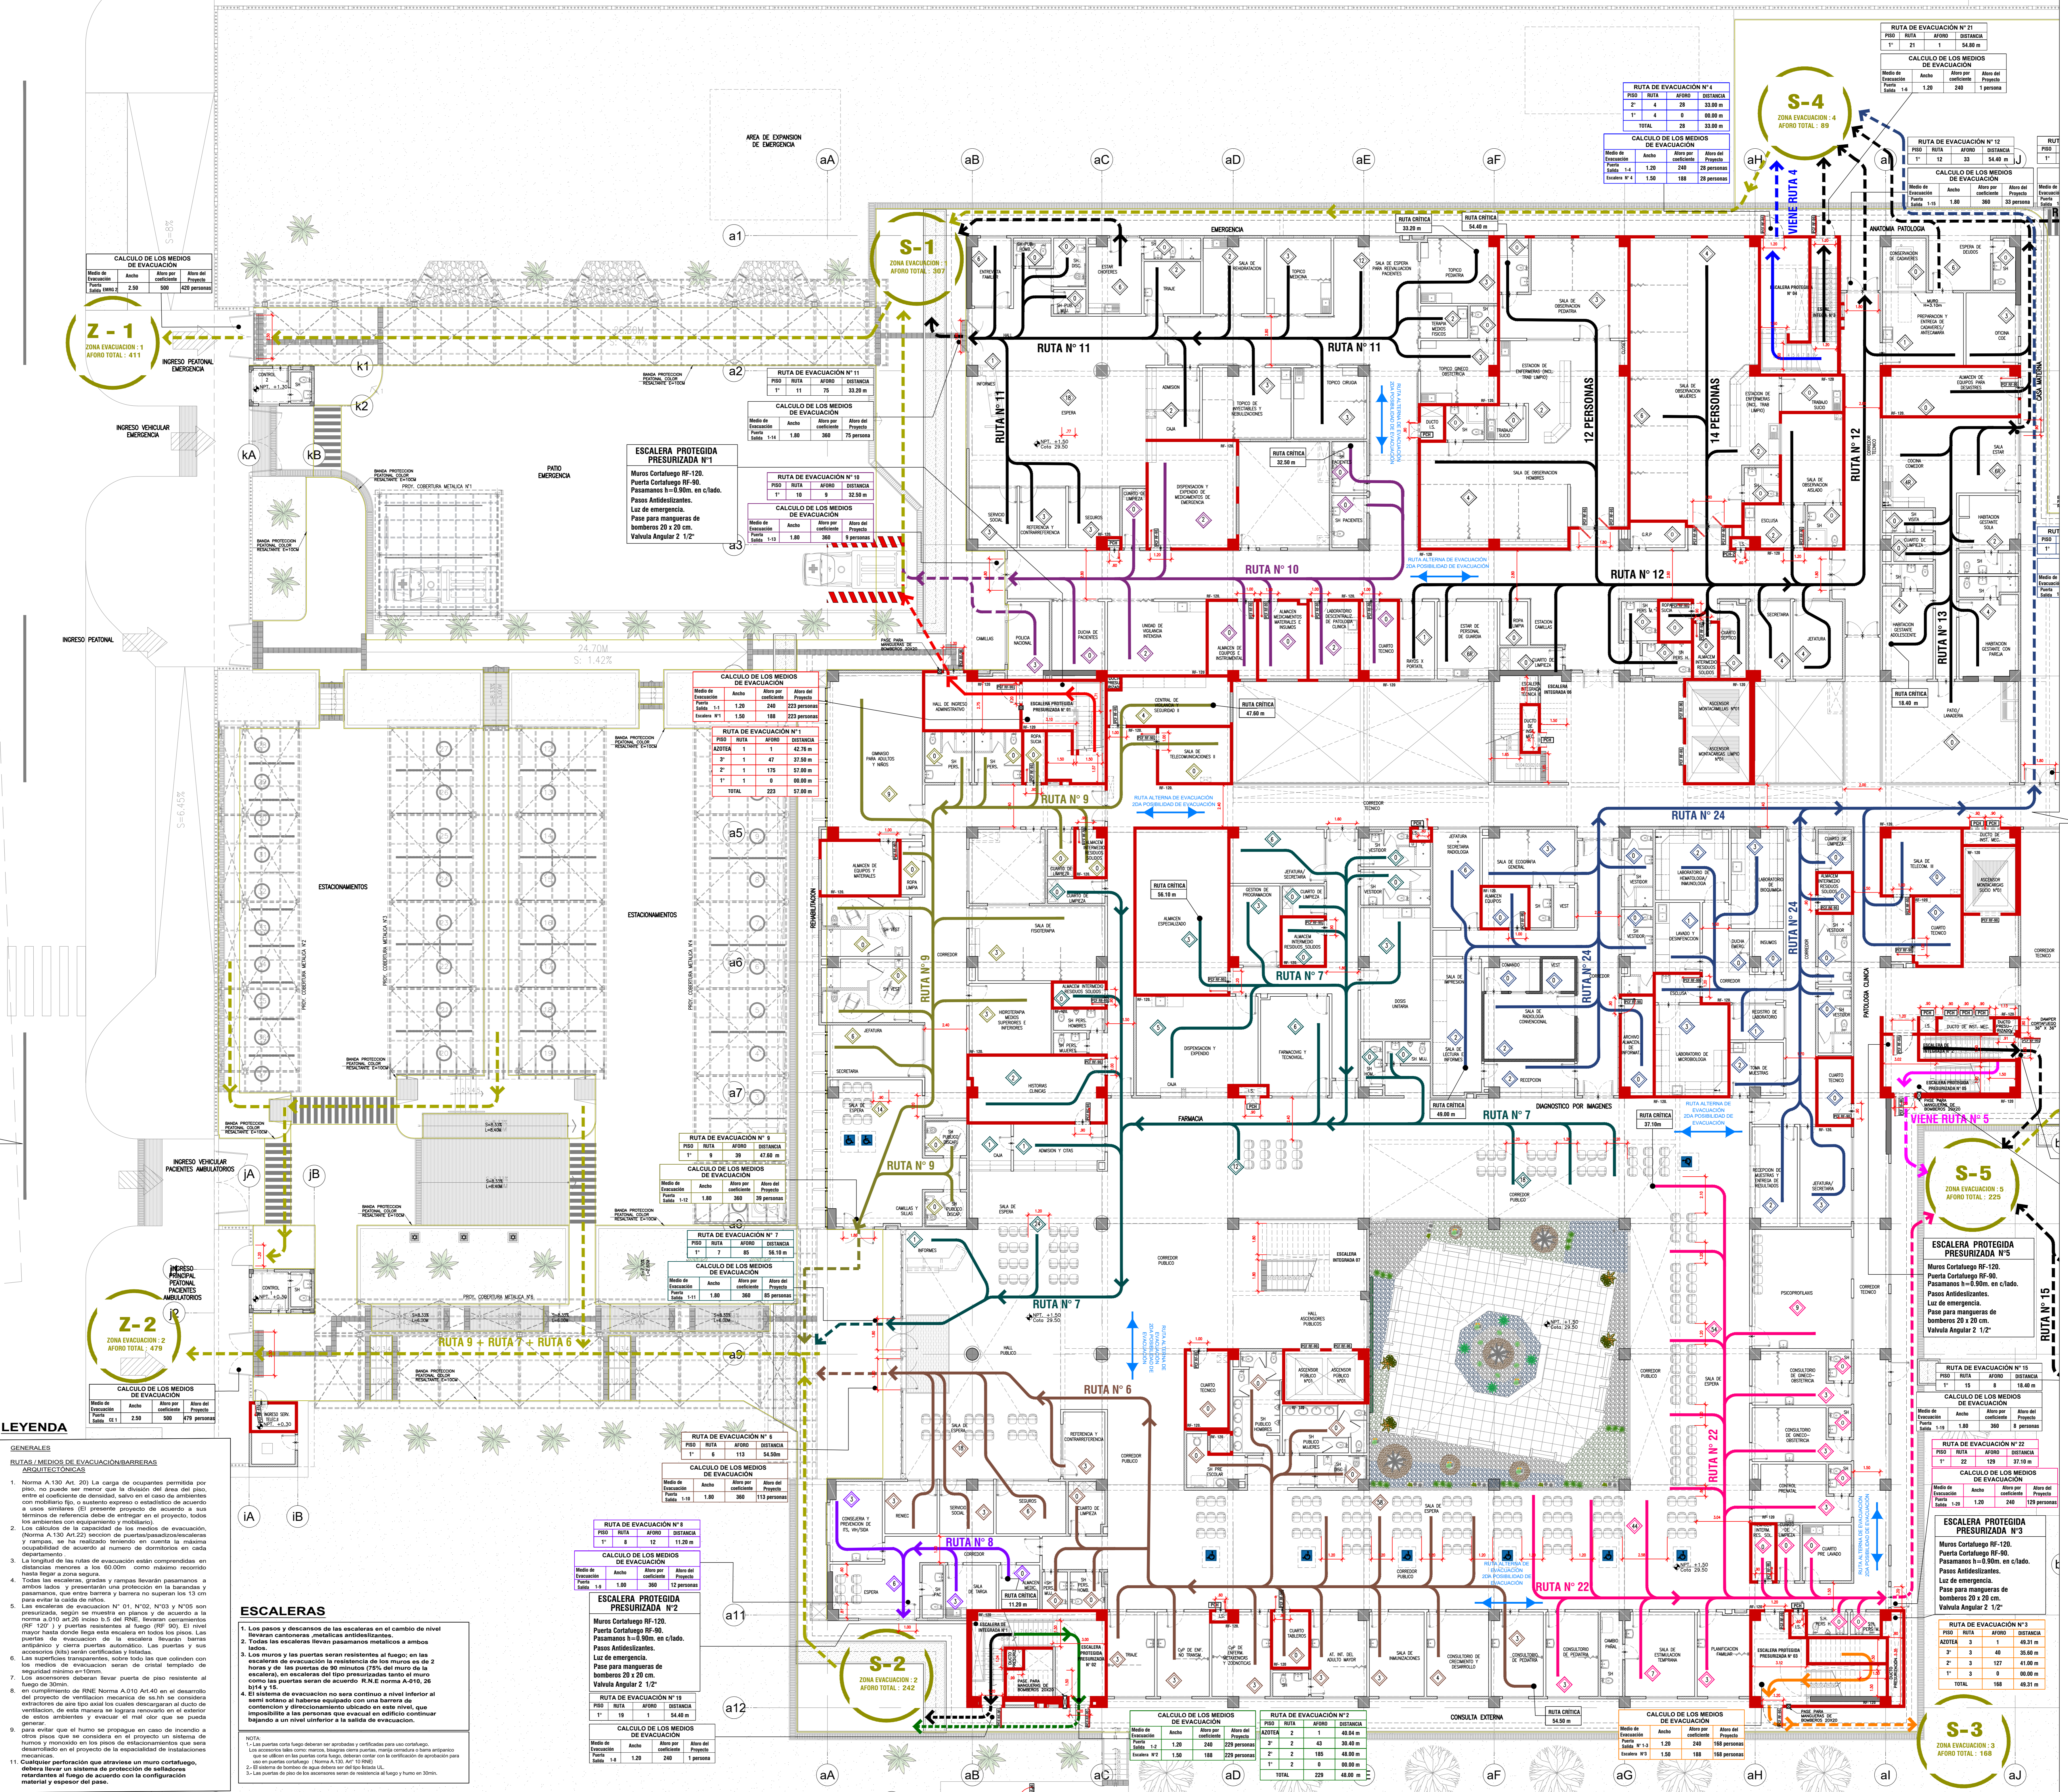

LEYENDA EVACUACION. Includes symbols for evacuation routes, fire-resistant walls, and safety zones.

RUTAS DE EVACUACION AFORO POR RUTA DE EVACUACION. Table with columns for route, color, floor, and total capacity.

RUTAS DE EVACUACION DISTANCIA DE EVACUACION. Table with columns for route, color, floor, and total distance.

GENERALIDADES. RUTAS Y MEDIOS DE EVACUACION BARBERAS ARGUMENTACIONES. Includes technical specifications and safety requirements.

ESCALERAS. 1. Los pasos y descansos de las escaleras en el cambio de nivel... Includes detailed instructions for staircase safety.

ESCALERA PROTEGIDA PRESURIZADA N° 2. Muros Cortafrío RF-120. Puerta Cortafrío RF-90. Includes specifications for pressurized stairs.

ESCALERA PROTEGIDA PRESURIZADA N° 3. Muros Cortafrío RF-120. Puerta Cortafrío RF-90. Includes specifications for another pressurized staircase.

ESCALERA PROTEGIDA PRESURIZADA N° 4. Muros Cortafrío RF-120. Puerta Cortafrío RF-90. Includes specifications for a third pressurized staircase.